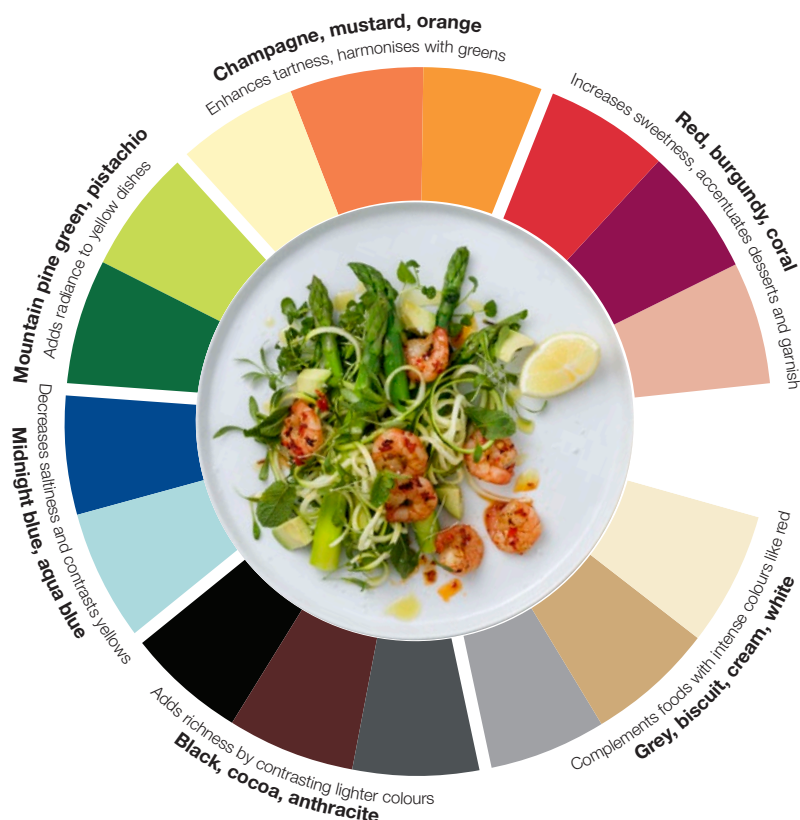

Match your dish with the perfect colour

Did you know that colours can have an important impact not only on how guests perceive a restaurant, but also on how they experience the taste and aroma of a dish? Pairing your food with the right colour is a great opportunity to bring every course to life, ultimately improving the entire guest experience.

To help our customers create unique dining experiences, we teamed up with food stylist and chef Linda Lundgren, whose clients range from high-end restaurants to the international food industry and gastronomic magazines.

Use our colour wheel, based on our Tork LinStyle napkin range for inspiration on how to use colours to enhance flavours and fulfil the potential of every plate you create.