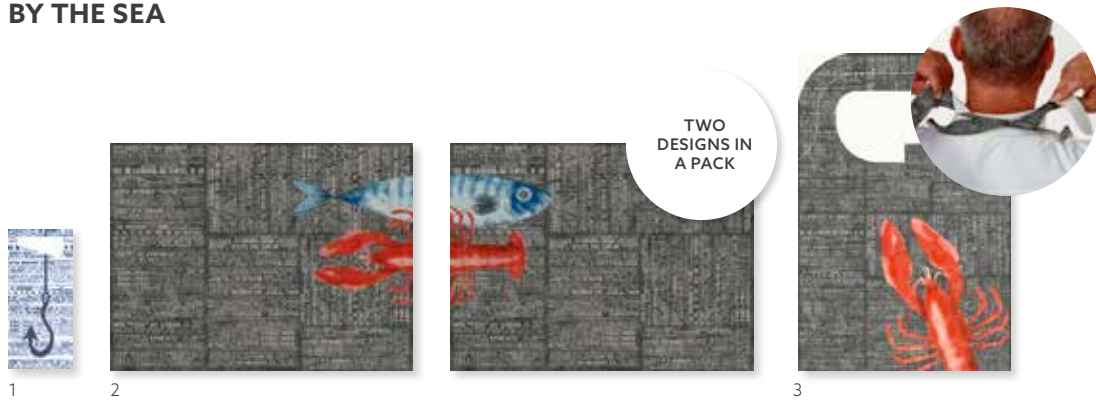

BY THE SEA

MATCHING COLOURS

WHITE

RED

DARK BLUE

NO	ART.	DESCRIPTION	PACK				NO	ART.	DESCRIPTION	PACK			
1	171374	Duni Sacchetto® Tissue, 1/12 Folded, 8,5 x 19 cm	5 x 100	•	•	•	3	178697	Dunicel® Bib, 40 x 60 cm	4 x 50	•	•	•
2	183156	Paper Placemat, 30 x 40 cm	4 x 250	•	•	•