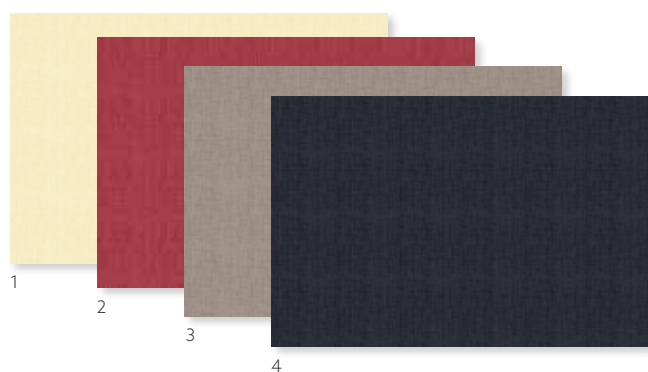

DUNICEL® XL PLACEMAT LINNEA, 40 X 60 CM

NO	ART.	DESCRIPTION	PACK	
1	195896	Linnea Cream	1 x 500	•
2	195897	Linnea Bordeaux	1 x 500	•
3	195895	Linnea Greige	1 x 500	•
4	195894	Linnea Black	1 x 500	•