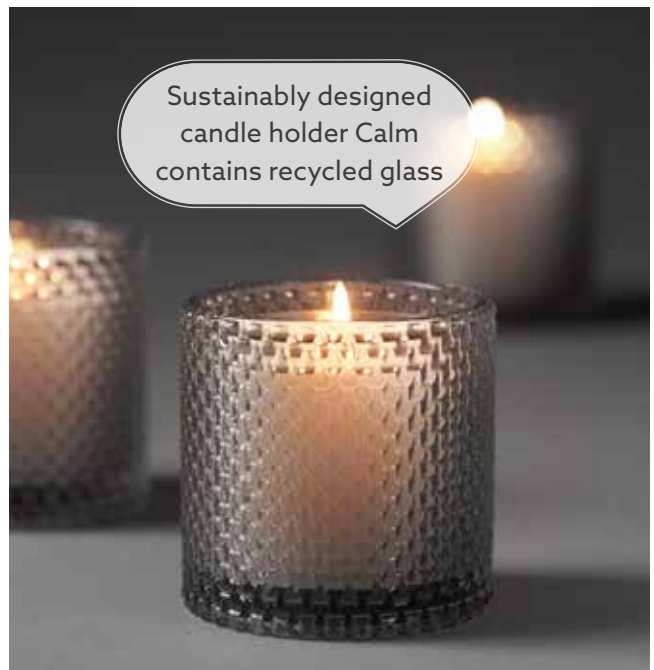

Candle holder Noble has a timeless design that protects against breezes

Sustainably designed candle holder Calm contains recycled glass

ANTIQUE CANDLES
CROWN CANDLES

TEALIGHTS

SWITCH & SHINE
REFILLS

PILLAR
CANDLES