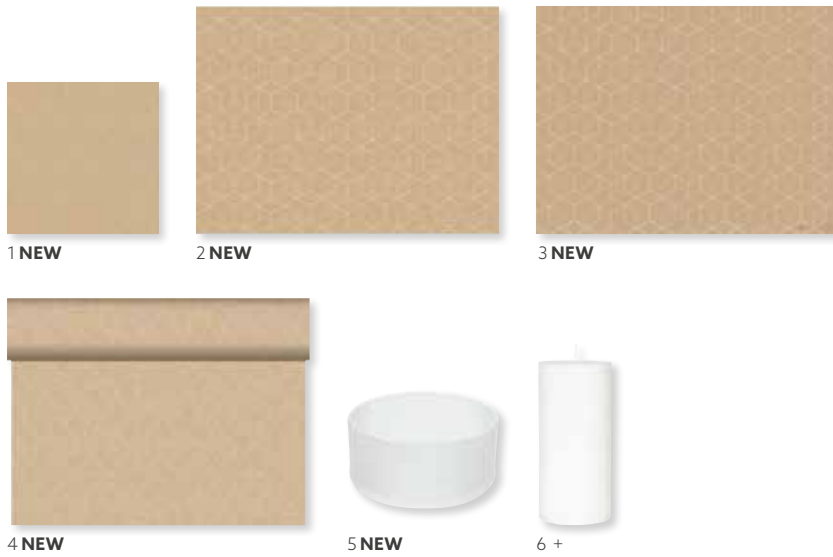

WOVEN ECOECHO

MATCHING COLOURS

NO	ART.	DESCRIPTION	PACK			
1	199146	Dunisoft® Napkin, 40 x 40 cm	6 x 60	•	•	
2	198750	Dunicel® Bio Placemat, 30 x 40 cm	5 x 100	•		
3	199148	Paper Placemat, 30 x 40 cm	4 x 250	•		

NO	ART.	DESCRIPTION	PACK			
4	199147	Dunicel® Tête-à-Tête, 0,4 x 24 m	4 x 1	•		
5	198858	Candle Holder Flake, Frosted Glass, 4 X Ø 8,3 cm	4 x 1			
6	160274	Pillar Candle, 150 x Ø 70 mm	12 x 1			•