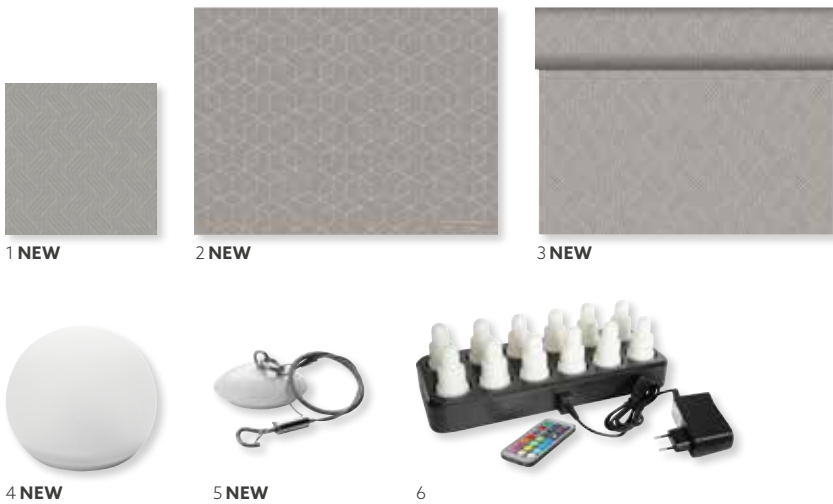

WOVEN GRANITE GREY

MATCHING COLOURS

NO	ART.	DESCRIPTION	PACK			
1	199153	Dunisoft® Napkin, 40 x 40 cm	6 x 60	•	•	
2	198751	Dunicel® Bio Placemat, 30 x 40 cm	5 x 100	•		
3	199154	Dunicel® Tête-à-Tête, 0,4 x 24 m	4 x 1	•		

NO	ART.	DESCRIPTION	PACK			
4	198864	Led Holder Globe, 8,4 x 10 cm	4 x 1			
5	198865	Suspension Kit Globe, Frosted Glass, 15 x 10 cm	4 x 1			
6	171486	LED Set, rechargeable, multicolour, 12 pcs, 70 x 40 mm	1 x 1