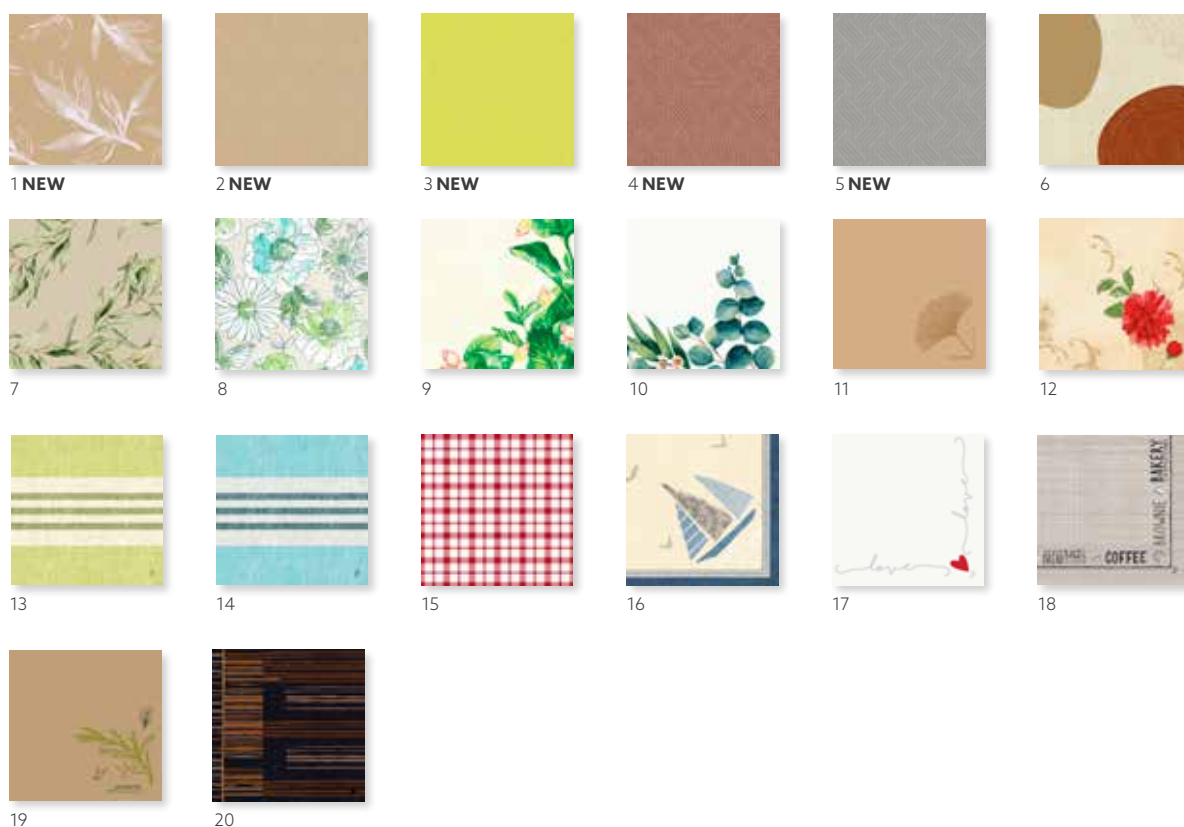

DUNISOFT®, 40 X 40 CM

NO	ARTICLE	DESCRIPTION	PACK				NO	ARTICLE	DESCRIPTION	PACK			
1	199143	Eco Leaves	6 x 60	•	•		11	186473	Organic	12 x 60	•	•	
2	199146	Woven Ecoecho	6 x 60	•	•		12	186719	Marit	12 x 60	•	•	
3	199149	Woven Kiwi	6 x 60	•	•		13	186468	Raya Kiwi	12 x 60	•	•	
4	199151	Woven Earth Terra	6 x 60	•	•		14	186585	Raya Blue	12 x 60	•	•	
5	199153	Woven Granite Grey	6 x 60	•	•		15	186712	Giovanni	12 x 60	•	•	
6	195813	Earthy	12 x 60	•	•		16	186721	Seaway	12 x 60	•	•	
7	195801	Foliage	12 x 60	•	•		17	186723	Love	12 x 60	•	•	
8	186827	Jardin	12 x 60	•	•		18	186471	Bakery	12 x 60	•	•	
9	186469	Banas	12 x 60	•	•		19	192130	Veggies	12 x 60	•	•	
10	186487	Eucalyptus	12 x 60	•	•		20	186706	Brooklyn Black	12 x 60	•	•