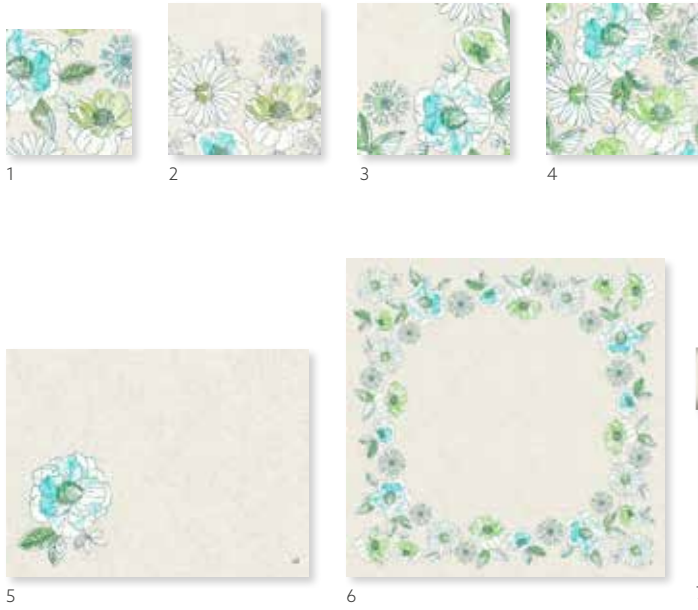

EUCALYPTUS

NO	ART.	DESCRIPTION	PACK			
1	186487	Dunisoft® Napkin, 40 x 40 cm	12 x 60	•	•	•
2	183188	Candle Holder Hope, 140 x Ø 70 mm	4 x 1			

JARDIN

MATCHING COLOURS

NO	ART.	DESCRIPTION	PACK				NO	ART.	DESCRIPTION	PACK			
1	186820	Tissue Napkin, 3-ply, 33 x 33 cm	4 x 250	•	•	•	6	186816	Dunisilk® Slipcover, 84 x 84 cm	5 x 20	•		
2	186821	Tissue Napkin, 3-ply, 40 x 40 cm	4 x 250	•	•	•		186814	Dunicel® Slipcover, 84 x 84 cm	5 x 20	•		
3	186826	Classic Napkin, 40 x 40 cm	6 x 50	•	•	•		186815	Dunicel® Slipcover, 84 x 84 cm	1 x 100	•		
4	186827	Dunisoft® Napkin, 40 x 40 cm	12 x 60	•			7	186817	Dunicel® Tête-à-Tête, 0,4 x 24 m	4 x 1	•		
5	186818	Dunicel® Placemat, 30 x 40 cm	5 x 100	•			8	194593	Candle Holder Comodo, 70 x Ø 55 mm	6 x 1