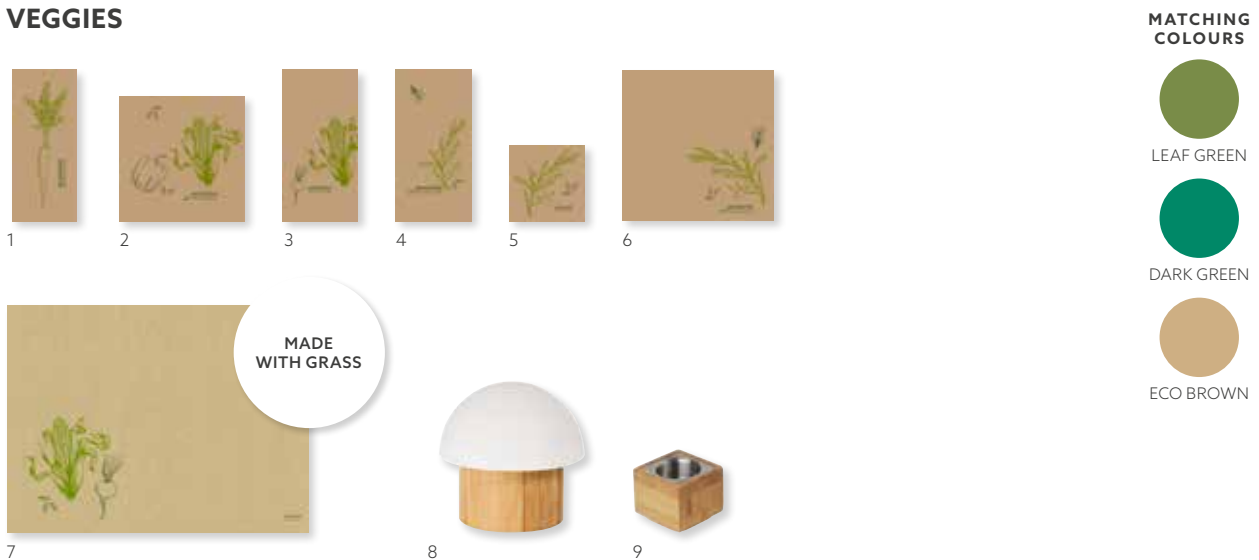

VEGGIES

NO	ART.	DESCRIPTION	PACK				NO	ART.	DESCRIPTION	PACK			
1	192119	Tissue Napkin for dispensers, 1-ply, 33 x 32 cm	6 x 750	•	•	•	5	192129	Dunisoft® Napkin, 20 x 20 cm	16 x 180	•	•	•
2	192120	Tissue Napkin, 3-ply, 33 x 33 cm	10 x 50	•	•	•	6	192130	Dunisoft® Napkin, 40 x 40 cm	12 x 60	•	•	•
3	192127	Tissue Napkin, 2-ply, 1/8 Book Folded, 40 x 40 cm	5 x 300	•	•	•	7	192105	Grass Placemat, 30 x 40 cm	4 x 250	•	•	•
4	192128	Tissue Napkin, 3-ply, 1/8 Head Folded, 40 x 40 cm	4 x 250	•	•	•	8	188170	LED Lamp Brother Bamboo, 105 x Ø 110 mm	4 x 1	•	•	•
							9	183239	Candle Holder 3 in 1, 55 x 60 mm	6 x 1	•	•	•