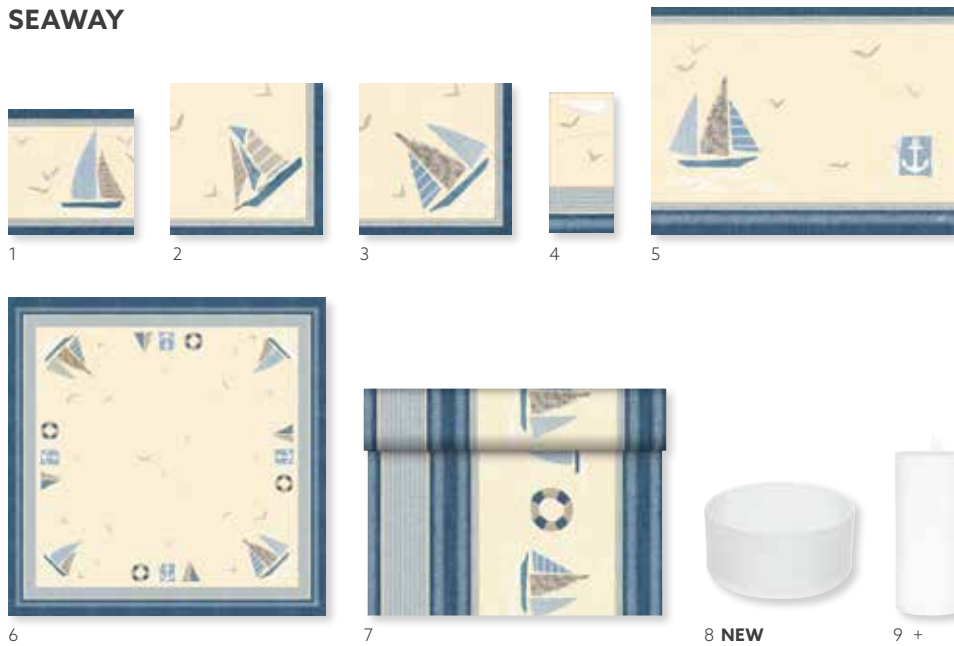

THEME DESIGNS **MARITIME** Want to create a by the sea mood – however far you are from the coast?

SEAWAY

MATCHING COLOURS

CREAM

DARK BLUE

GREIGE

NO	ART.	DESCRIPTION	PACK				NO	ART.	DESCRIPTION	PACK			
1	183021	Tissue Napkin, 3-ply, 33 x 33 cm	10 x 50	•	•	•	6	183099	Dunisilk® Slipcover, 84 x 84 cm	5 x 20	•	•	•
	183006	Tissue Napkin, 3-ply, 33 x 33 cm	4 x 250	•	•	•		183072	Dunicel® Slipcover, 84 x 84 cm	5 x 20	•	•	•
2	183045	Classic Napkin, 40 x 40 cm	6 x 50	•	•	•		183084	Dunicel® Slipcover, 84 x 84 cm	1 x 100	•	•	•
3	186721	Dunisoft® Napkin, 40 x 40 cm	12 x 60	•	•	•	7	183127	Dunicel® Tête-à-Tête, 0,4 x 24 m	4 x 1	•	•	•
4	183063	Duni Sacchetto® Tissue, 1/12 Folded, 8,5 x 19 cm	5 x 100	•	•	•	8	198858	Candle Holder Flake, Frosted Glass, 4 X Ø 8,3 cm	4 x 1	•	•	•
5	183150	Dunicel® Placemat, 30 x 40 cm	5 x 100	•	•	•	9	160274	Pillar Candle, 150 x Ø 70 mm	12 x 1	•	•	•