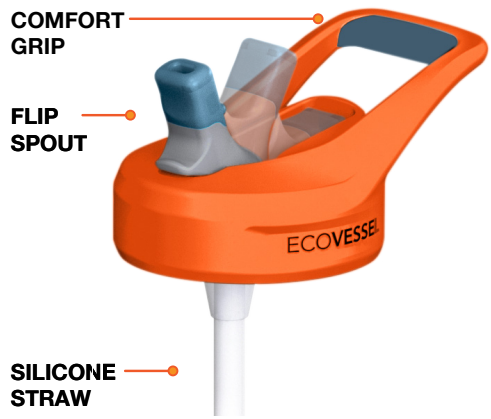

THE FROST

EASY TILT FREE DRINKING

Children will love sipping from their bottle buddy, while parents will feel good knowing that water, juice, chocolate milk, or any favorite drink will stay cold and fresh for hours. The FROST can handle a school day, as well as an all day trip to the zoo.

THE GOOD STUFF

- **TriMax® Triple Insulation**
- Fits most lunch boxes and bags
- Tilt free drinking with silicone straw
- Soft touch carrying handle
- 74mm protective silicone bumper
- Easy, comfortable flip spout
- Easy cleaning
- Colorful, kid-friendly designs