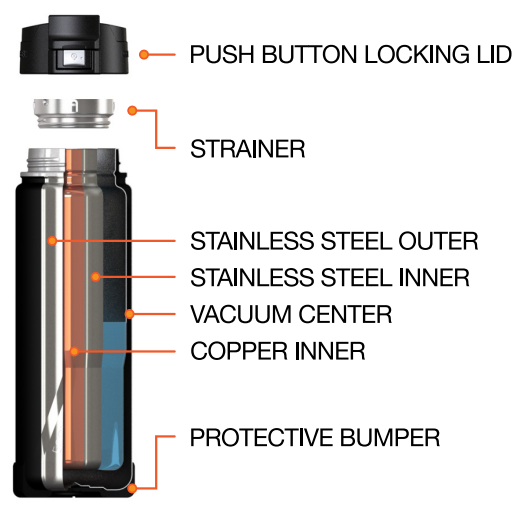

THE PERK

ANY DRINK ANY TIME

The PERK is the perfect portable container for hot and cold brew coffee or iced and loose leaf tea, since a convenient strainer is included. It is designed for one-handed use, with a push button that opens the top, and a lock to keep your drink leak-free. Enjoy “perking” up your day!

THE GOOD STUFF

- TriMax® Triple Insulation
- 74mm protective silicone bumper
- Push button open/locking lid
- Easy cleaning
- Tea, fruit, ice strainer
- Fits in most cup holders