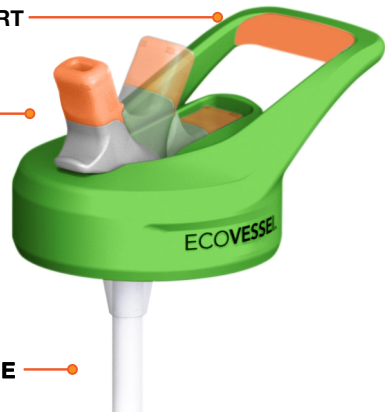

**MUG500PC-BS**  
Black Shadow

ECOVESSEL

ECOVESSEL

**COLLECTION**

**SPLS12-SP**  
3 of each color

**12 oz**  
355 ml

COMFORT GRIP

FLIP SPOUT

SILICONE STRAW