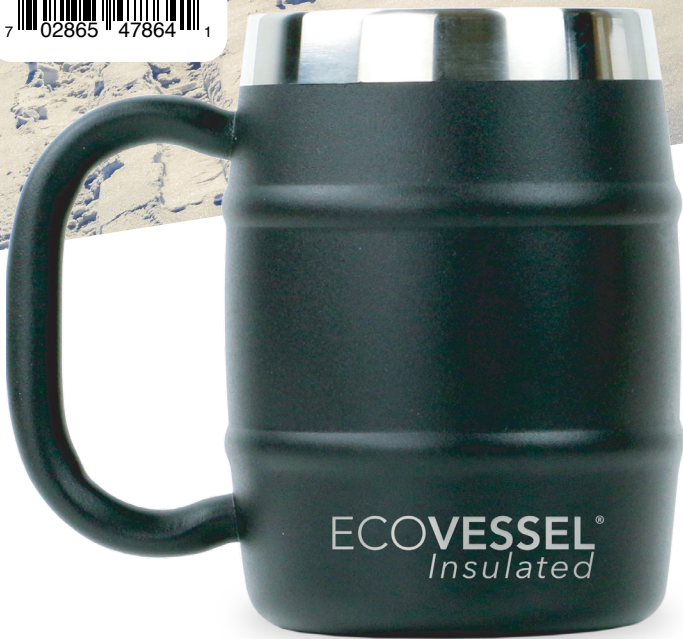

16 oz
473 ml

OPEN/CLOSE SLIDER LID