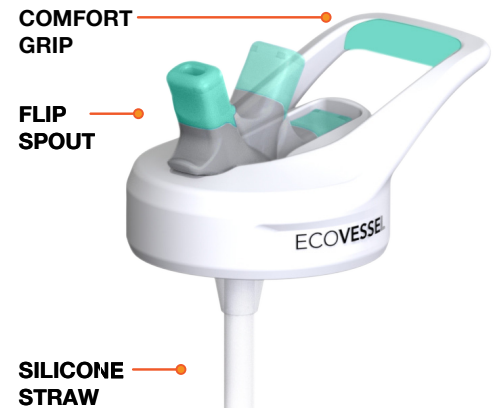

THE SUMMIT

TILT FREE DRINKING

Stay hydrated with one-handed, tilt free drinking. The SUMMIT is your perfect bottle for any activity on the go, designed with comfortable and convenient features. Your drink will stay at just the right temperature for hours, making this the ideal bottle for hot yoga sessions, early morning runs, and more.

THE GOOD STUFF

- TriMax® Triple Insulation
- Easy to hold, ergonomic shape
- Convenient, comfortable flip spout
- Tilt free drinking with silicone straw
- Easy cleaning
- Fits in most cup holders
- 74mm protective silicone bumper
- Soft touch carrying handle