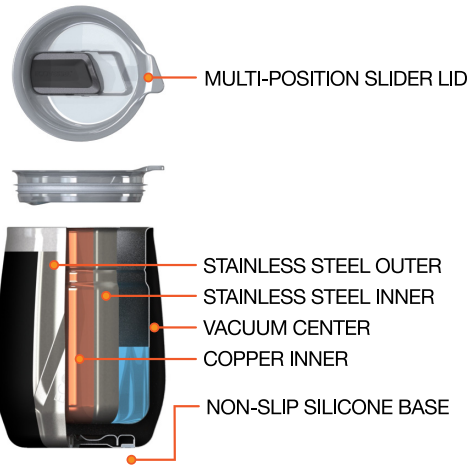

100 YEAR WARRANTY	18/18 STAINLESS STEEL
RECYCLABLE	BPA FREE

THE PORT

WINE, WHISKEY, COCKTAILS

Take the PORT on your wine tasting adventures or simply enjoy it while relaxing at home. Sleek and sophisticated, it features a stylized three dimensional design element, and it will feel as good in your hand as it looks on your table. This stemless cup will maintain the temperature of any drink for hours and is an elegant alternative to traditional wine and cocktail glasses.

THE GOOD STUFF

- **TriMax® Triple Insulation**
- Non-slip silicone base
- Design element for easy grip
- Smooth drinking rim
- Easy cleaning
- Multi-position slider lid