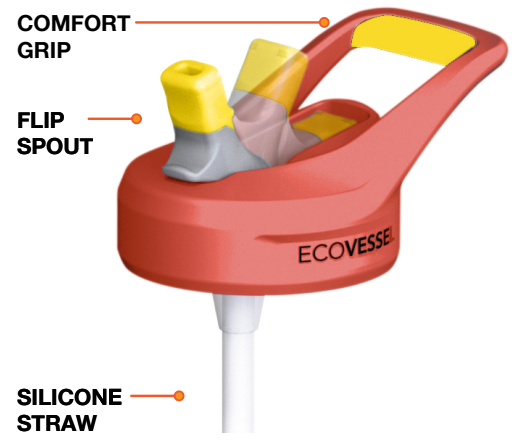

THE WAVE

TILT FREE DRINKING

The WAVE sport bottle is a smart choice when you want a lightweight bottle without giving up quality and durability. You'll appreciate the comfort and convenience of one handed, tilt free drinking, especially when driving, reading, or in need of quick hydration while exercising.

THE GOOD STUFF

- Eastman Tritan™ plastic
- Free of BPA, BPS, phthalates
- Durable, lightweight
- Soft touch carrying handle
- Fits in most cup holders
- Convenient, comfortable flip spout
- Tilt free drinking with silicone straw