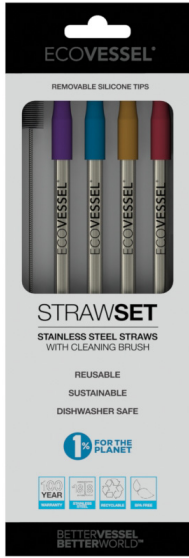

# CLEANING BRUSH

EASY CLEANING

**Designed for easy and thorough cleaning of EcoVessel bottles, straws, and spouts.**

The comfortable beechwood handle, cotton scrubber, and scratch-free nylon bristles make quick and easy work of cleaning all the way down into the corners of your bottles. The small brush, that is attached with a loop so it's always handy, is perfect for cleaning spouts and reusable straws.