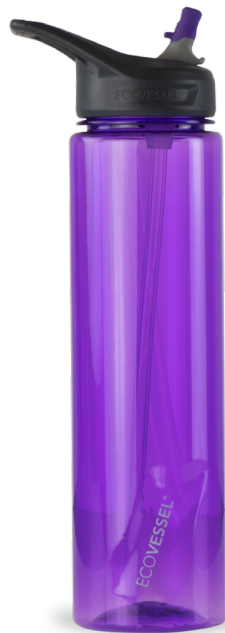

## TILT FREE DRINKING

The WAVE sport bottle is a smart choice when you want a lightweight bottle without giving up quality and durability. You'll appreciate the comfort and convenience of one handed, tilt free drinking, especially when driving, reading, or in need of quick hydration while exercising.

## THE GOOD STUFF

- Eastman Tritan™ plastic
- Free of BPA, BPS, phthalates
- Durable, lightweight
- Soft touch carrying handle
- Fits in most cup holders
- Convenient, comfortable flip spout
- Tilt free drinking with silicone straw

32 oz 946ml

ECOVESSEL®

**WAVE32BS**  
Black Shadow

**WAVE32HB**  
Hudson Blue

**WAVE32PH**  
Purple Haze

EcoVessel created this 9" reusable, colorful, stainless steel straw set to make it easy and fun for people to make the switch. The removable silicone tips allow for easy cleaning and the dishwasher safe set comes with a compatible cleaning brush, so you can enjoy guilt-free straw sipping time and time again.