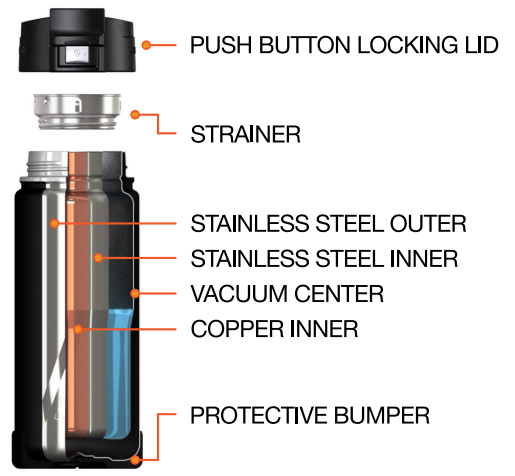

THE PERK

ANY DRINK ANY TIME

The PERK is the perfect portable container for hot and cold brew coffee or iced and loose leaf tea, since a convenient strainer is included. It is designed for one-handed use, with a push button that opens the top, and a lock to keep your drink leak-free. Enjoy “perking” up your day!

THE GOOD STUFF

- TriMax® Triple Insulation
- 74mm protective silicone bumper
- Push button open/locking lid
- Easy cleaning
- Tea, fruit, ice strainer
- Fits in most cup holders