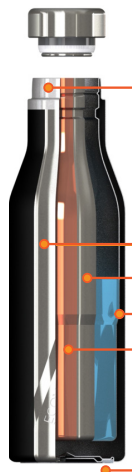

64 oz 1.9 L

ECOVESSEL®

**BOSS64SE**  
Silver Express

**BOSS64BS**  
Black Shadow

**BOSS64HB**  
Hudson Blue

**COLLECTION**

**ASPN16-SP**  
3 of each color

**16 oz**  
473 ml

**TriMax®**  
INSULATED

**80 HOURS** COLD  
**16 HOURS** HOT

**Reflecta™**  
INSULATED LID

SMOOTH DRINKING LIP

STAINLESS STEEL OUTER

STAINLESS STEEL INNER

VACUUM CENTER

COPPER INNER