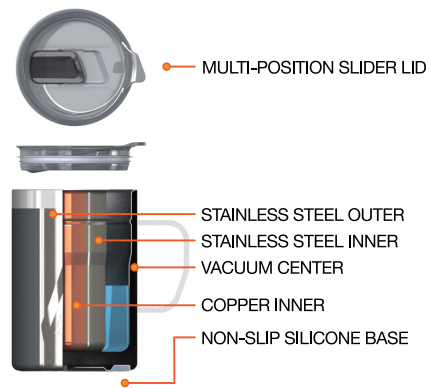

THE TRANSIT

A MODERN CLASSIC

The classic mug you know and love is reimagined with the Transit, featuring modern lines and sleek design with unmatched temperature retention. Whether sitting around the campfire, cozying up on your couch, or tailgating at your local stadium, it will keep your coffee steaming hot and your cocktails icy cold. The ergonomic handle makes the Transit comfortable to hold and easy to carry through all life's adventures big or small.

THE GOOD STUFF

- **TriMax® Triple Insulation**
- Non-slip silicone base
- Ergonomic Handle
- Smooth drinking rim
- Easy cleaning
- Multi-position slider lid