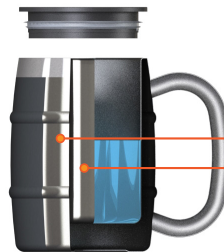

STAINLESS STEEL OUTER
STAINLESS STEEL INNER

DOUBLEBARREL

CLASSIC AND RELIABLE

From icy cold beer to steaming coffee, the DOUBLE BARREL will be your travel buddy for any adventure. The mug features a double layer of stainless steel and an open/close slider lid, so your drink stays inside where it belongs. Grab the large handle and enjoy hot or cold drinks from this distinctive barrel shaped mug.

THE GOOD STUFF

- Double Wall Insulation
- Use for hot and cold drinks
- Sturdy carrying handle
- Open/close slider lid
- Easy cleaning
- Classic barrel shape