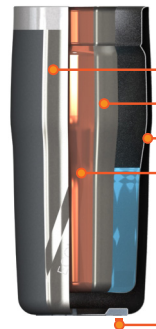

**16 oz**  
 473 ml

**TriMax®**  
 INSULATED

**24 HOURS COLD** | **06 HOURS HOT**

- MULTI-POSITION SLIDER LID
- STAINLESS STEEL OUTER
- STAINLESS STEEL INNER
- VACUUM CENTER
- COPPER INNER
- NON-SLIP SILICONE BASE